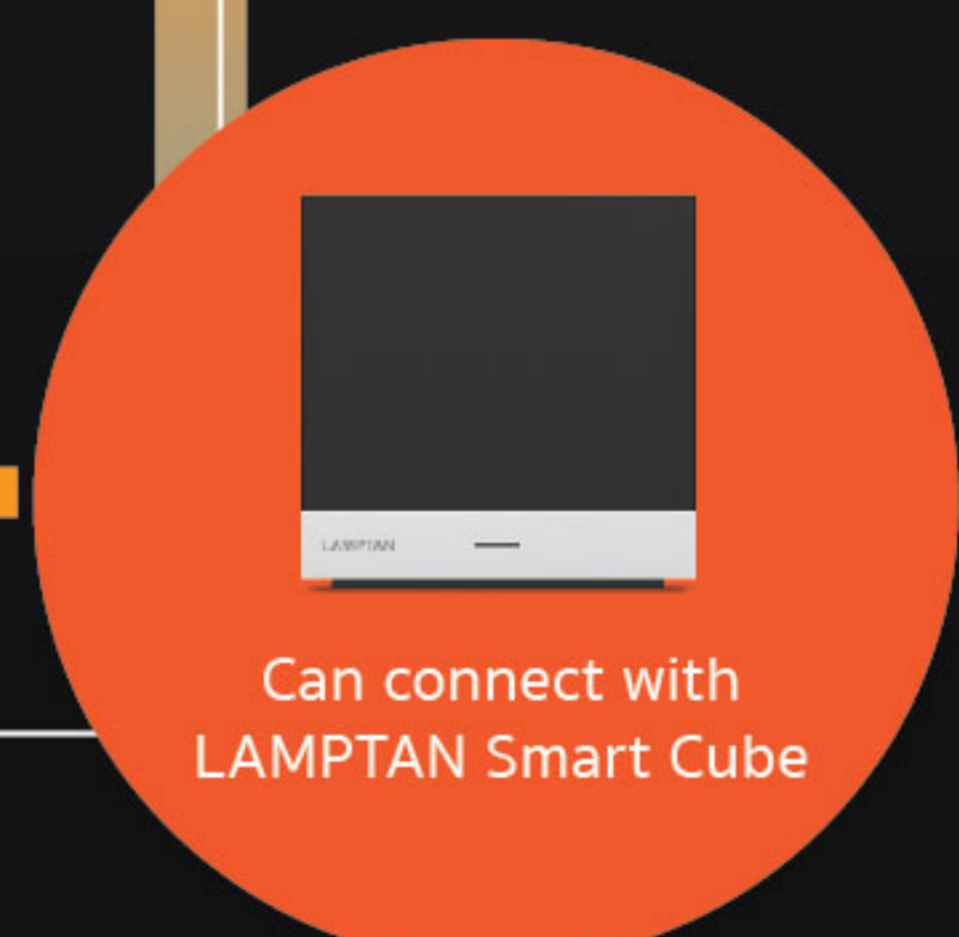

# LED MULTI-SMART CEILING LAMP

## SQUARE SHAPE

**LED LENS ACRYLIC COVER**

Light Diffusion Lens, Shine Whole Lamp

Humidity Protection, Long Lifetime

Dust Protection, Bright Light, Easy Cleaning

**SAFE**  
Short Circuit Protection

LED Multi-Smart Ceiling Lamp is the model that you can easily adjust lighting colour and brightness level to create atmosphere in your room by remote control. Moreover, you can also set sleep mode for switching off the light automatically before you go to bed. This lamp can connect to LAMPTAN Smart Cube via wifi. So, you can control your lamp from anywhere and anytime thru your smartphone. There are 2 types which are round shape and square shape.

### LED MULTI-SMART CEILING LAMP and others

Rate (W)	Voltage(V) Frequency(Hz)	Flux (lm)	Colour	Colour Temp (K)	RA	Power Factor	Beam Angle (degree)	Lifetime (hours)	Lamp Base	IP	Driver	Dimension (w×l×h :mm.)	Weight (g)	Package size (pieces : mm.)
24	220-240 50/60Hz	2100	Cool White Daylight Warm White	4000K 6500K 2700K	>80	-	-	15000	-	-	Wattage : 24w Input : 220-240V 50/60Hz Output : 80-120V 220mA	350x370x80	1070	1pc : 445x115x450 5pcs : 460x590x465