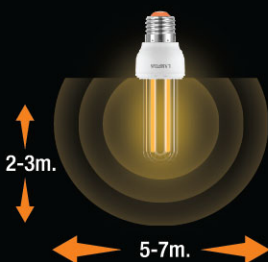

LED U-TYPE ANTI-MOSQUITO

LED U-TYPE ANTI-MOSQUITO

With it emitting light without UV in compact U-type shape and controlling the light wave in the range which are invisible to mosquitoes and insects, these pests will never be a problem anymore. Perfect for your pet cage, farms, chicken roosts, kennels and balconies.

NORMAL LIGHTING

Cover Area

LED ANTI-MOSQUITO and others

5w

LED ANTI-MOSQUITO

10w

8w

LED ANTI-MOSQUITO SWITCH

15w

LED SPIRAL ANTI-MOSQUITO

Rate (W)	Voltage(V) Frequency(Hz)	Flux (lm)	Colour	Colour Temp (K)	RA	Power Factor	Beam Angle (degree)	Lifetime (hours)	Lamp Base	IP	Driver	Dimension (w x l x h : mm.)	Weight (g)	Package size (pieces : mm.)
10	220-240 50/60Hz	640	Anti-Mosquito	1800	-	>0.5	-	10000	E27	-	-	40x40x140	58.28	1pc : 43x43x145 10pcs : 92x221x153 100pcs : 227x466x314