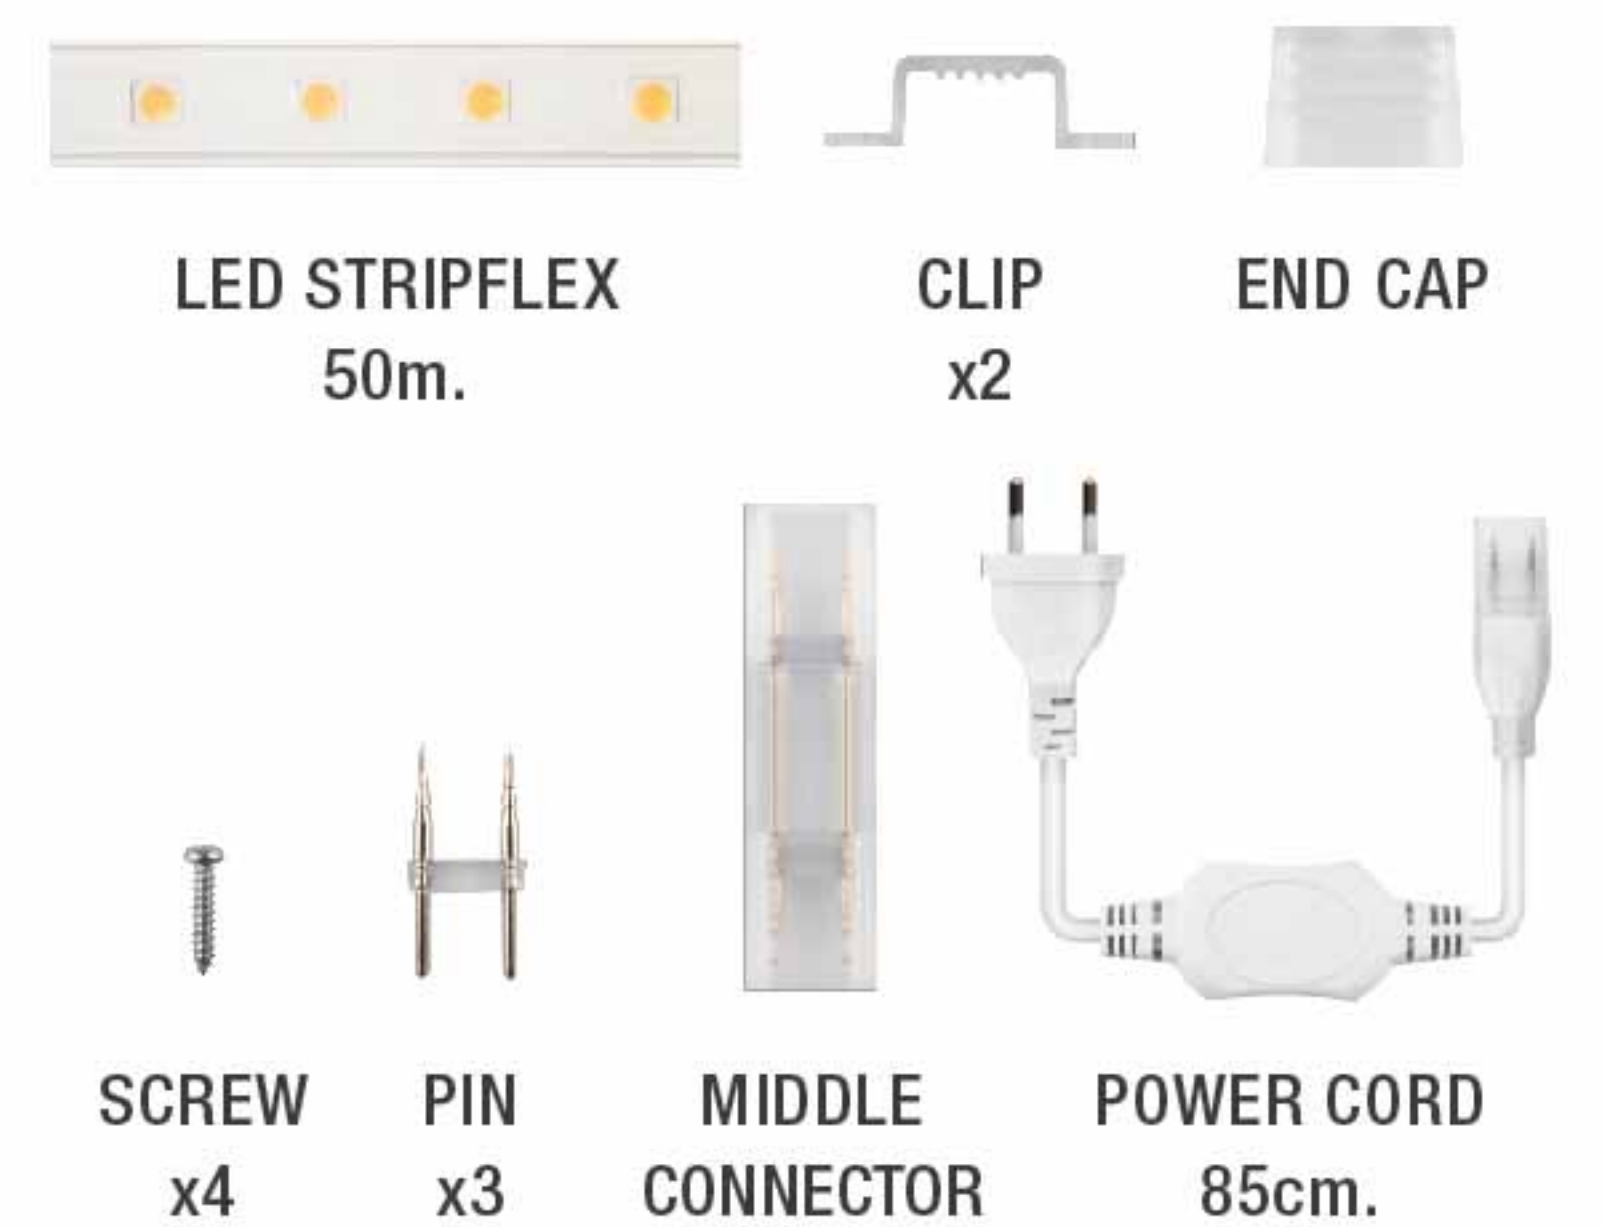

LED STRIPFLEX

LED STRIPFLEX

LED Stripflex from LAMPTAN is LED Stiplight for decoration. The size is 15x7.5mm., length 50metre/roll made from high quality LED that have full brightness. The beam angle is shining more than 120 degree, Long lifetime, easy to install with our accessories set. It can be bend in the small space for hidden lighting or can be adjust as a lighting line. Moreover, you can cut the length as you want. This model is suitable for using both indoor and outdoor.

Decoration

CAN BE CUT TO ANY LENGTH YOU NEEDED

CUSTOMIZED THE CURVE AS YOU NEEDED

COMPLETED TOOL SET

Rate (W)	Voltage(V) Frequency(Hz)	Flux (lm)	Colour	Colour Temp (K)	RA	Power Factor	Beam Angle (degree)	Lifetime (hours)	Lamp Base	IP	Driver	Dimension (w x l x h : mm.)	Weight (g)	Package size (pieces : mm.)
8w/m	220-240 50/60Hz	17500	Warm White	2700	-	-	120	15000	-	65	Input : AC 220 V Output : DC 220V Max current : 4A	15x50000x7.5	6300g	1pc : 330x330x155