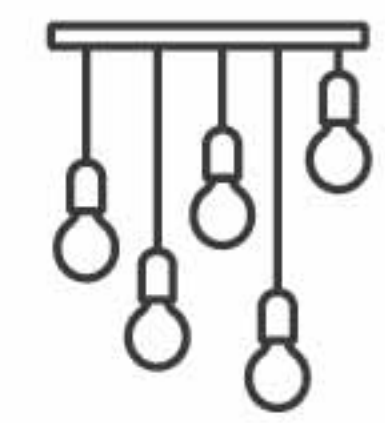

LED STRIPFLEX

LED STRIPFLEX

LED Stripflex from LAMPTAN is LED Stiplight for decoration. The size is 15x7.5mm., length 50metre/roll made from high quality LED that have full brightness. The beam angle is shining more than 120 degree, Long lifetime, easy to install with our accessories set. It can be bend in the small space for hidden lighting or can be adjust as a lighting line. Moreover, you can cut the length as you want. This model is suitable for using both indoor and outdoor.

Decoration

CAN BE CUT TO ANY LENGTH YOU NEEDED

CUSTOMIZED THE CURVE AS YOU NEEDED

COMPLETED TOOL SET

Rate (W)	Voltage(V) Frequency(Hz)	Flux (lm)	Colour	Colour Temp (K)	RA	Power Factor	Beam Angle (degree)	Lifetime (hours)	Lamp Base	IP	Driver	Dimension (w x l x h : mm.)	Weight (g)	Package size (pieces : mm.)
8w/m	220-240 50/60Hz	17500	Warm White	2700	-	-	120	15000	-	65	Input : AC 220 V Output : DC 220V Max current : 4A	15x50000x7.5	6300g	1pc : 330x330x155