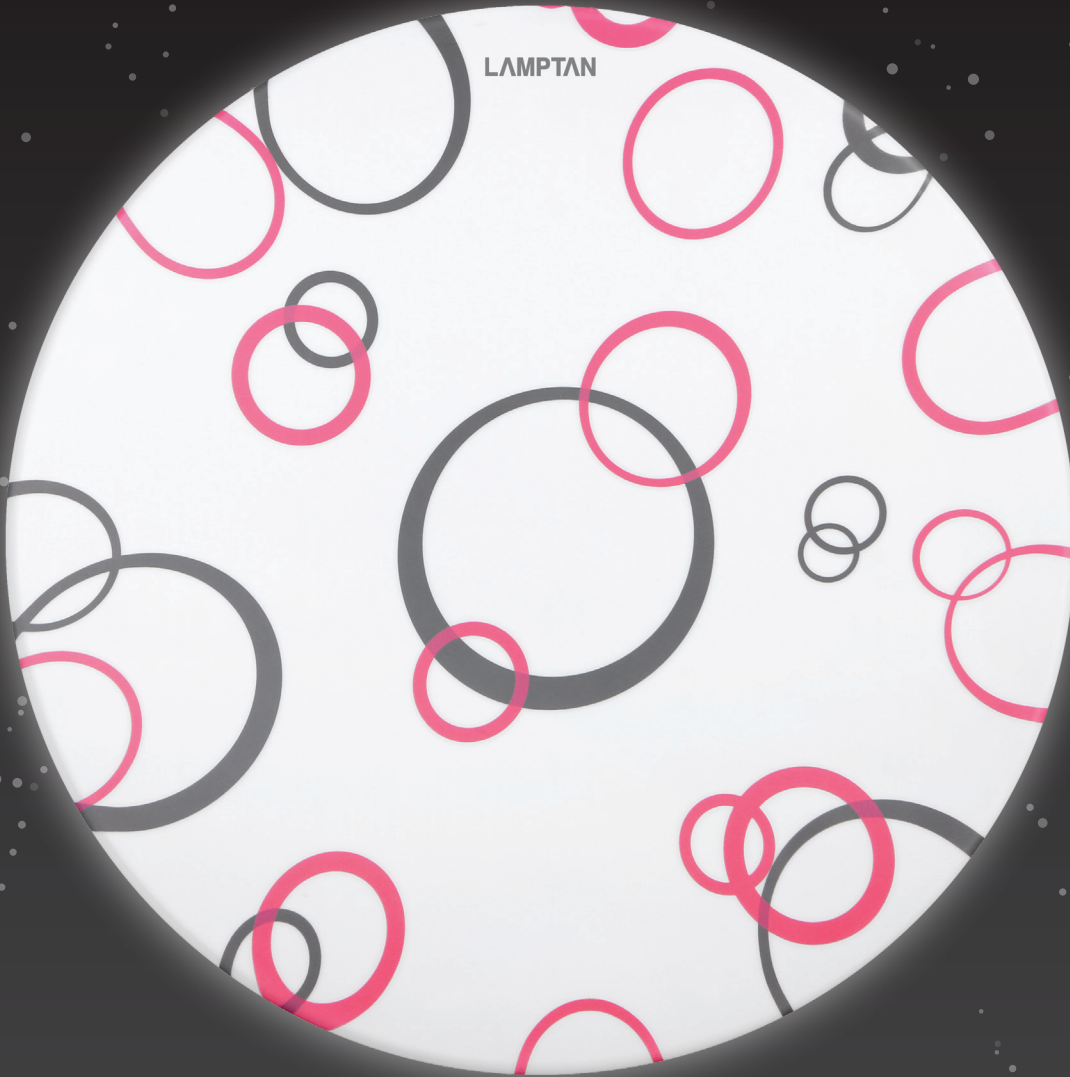

LED CEILING LAMP STAR

Ruby

ACRYLIC LED LENS COVER

- Light Diffusion Lens, Shine Whole Lamp
- Humidity Protection, Long Lifetime
- Dust Protection, Bright Light, Easy Cleaning

SAFE
Short Circuit Protection

NORMAL LIGHTING

The LED Ceiling Lamp Star provides a soft and pleasing light for home. Even more safety with lens acrylic cover to protect electric shock, dust and humidity that improve light performance diffuser. More over, lens acrylic cover can diffuse the light, so the brightness shine whole lamp. With modern designs which perfectly for every general room. Easy to install and clean. Ideal for replacing old model Circular fluorescent ceiling lamp.

LED CEILING LAMP STAR series

Rate (W)	Voltage(V) Frequency(Hz)	Flux (lm)	Colour	Colour Temp (K)	RA	Power Factor	Beam Angle (degree)	Lifetime (hours)	Lamp Base	IP	Driver	Dimension (w x l x h : mm.)	Weight (g)	Package size (pieces : mm.)
24	220-240 50/60Hz	2000	Daylight	6500	>80	>0.5	-	15000	-	-	Wattage : 24W Input : AC220-240V 50/60Hz 0.22A PF : 0.5 Output : DC54-84V 280mA	370x370x65	580	1pc : 375x70x375 10pcs: 395x730x395