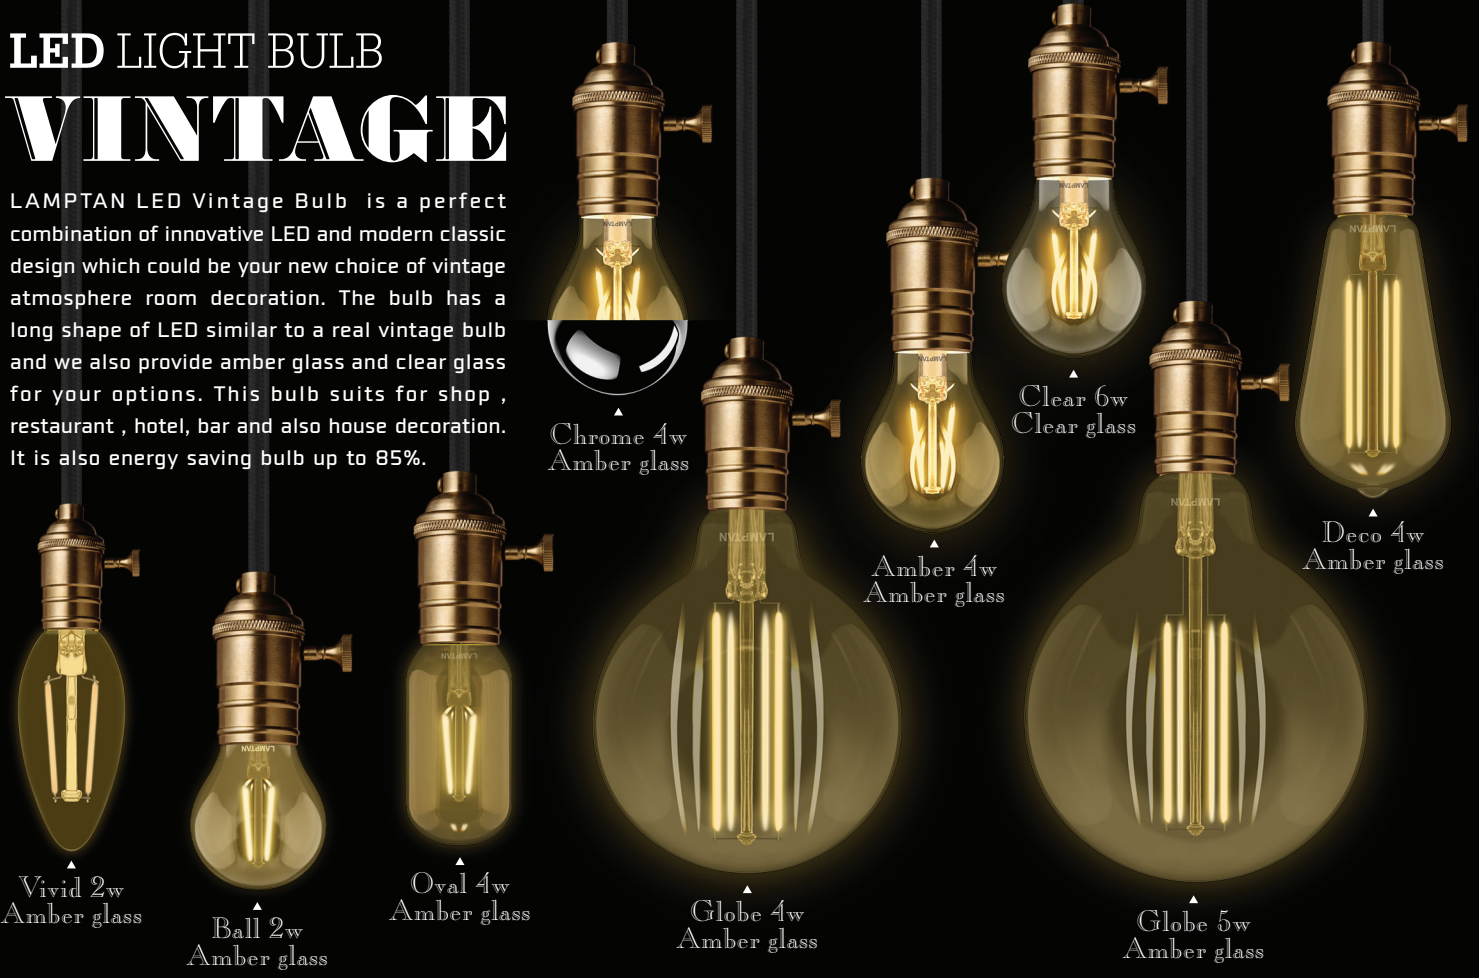

LED LIGHT BULB VINTAGE

LAMPTAN LED Vintage Bulb is a perfect combination of innovative LED and modern classic design which could be your new choice of vintage atmosphere room decoration. The bulb has a long shape of LED similar to a real vintage bulb and we also provide amber glass and clear glass for your options. This bulb suits for shop, restaurant, hotel, bar and also house decoration. It is also energy saving bulb up to 85%.