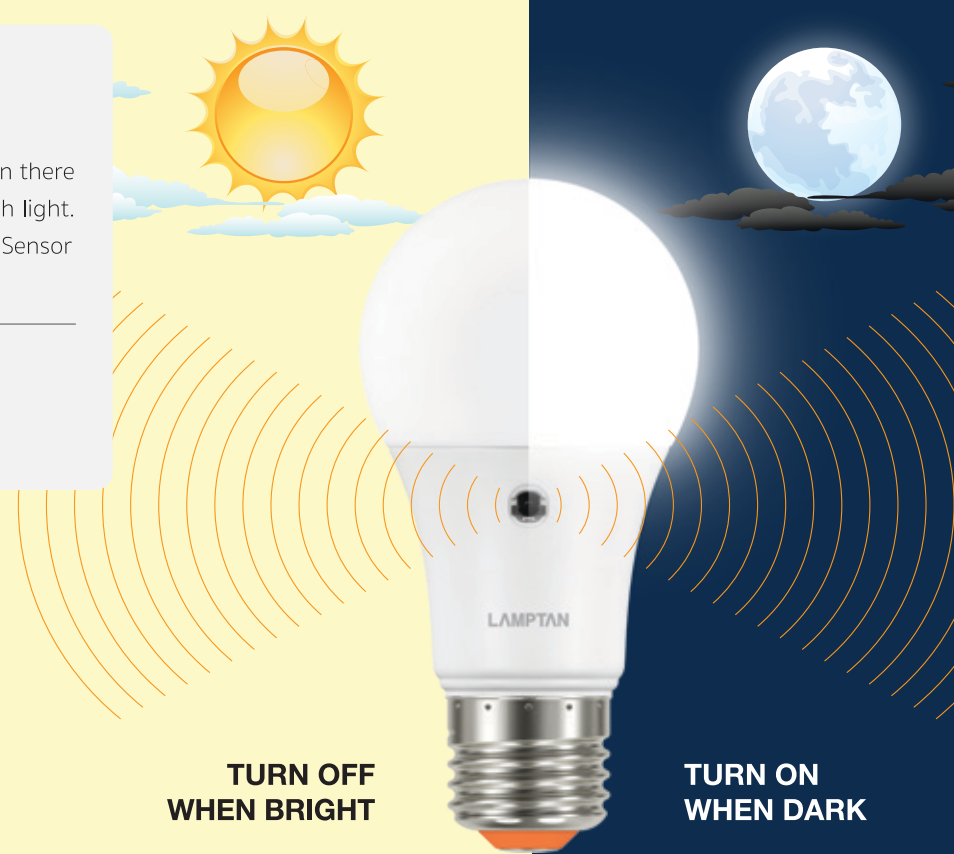

BULB LIGHT SENSOR

BULB LIGHT SENSOR

A lamp that automatically turns on at night or when there is no light and turns itself off when there is enough light. No need to worry about burglars as the LED Light Sensor will function as if there is someone at home.

FRONT DOOR

BALCONY

7w

11w

TURN OFF
WHEN BRIGHT

TURN ON
WHEN DARK

Light will turn on when it dark and will turn off automatically when dawn.

Sensor will detect only natural light.

SAFE

Accurate sensor (360°) due to dual sensor.

Beam angle 240°

Rate (W)	Voltage(V) Frequency(Hz)	Flux (lm)	Colour	Colour Temp (K)	RA	Power Factor	Beam Angle (degree)	Lifetime (hours)	Lamp Base	Dimension (w×l×h:mm.)	Weight (g)	Package size (pieces : mm.)
7	220-240 50/60Hz	550	Daylight Warm White	6500K 2700K	>80	0.5	240	15000	E27	60x60x110	57	1pc : 62x62x130 10pcs : 130x316x138 100pcs : 322x656x284
11	220-240 50/60Hz	1100	Daylight Warm White	6500K 2700K	>80	0.5	240	15000	E27	60x60x120	73	1pc : 62x62x130 10pcs : 130x316x138 100pcs : 322x656x284